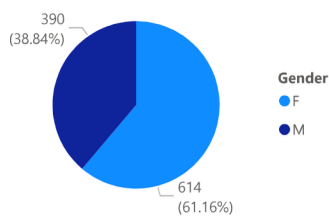

WINTER 2025

Quick Facts

WINTER 2025 TOTAL ENROLLMENT: **1,190**. This is a **18.53%** increase from Winter 2025 Enrollment.

WINTER 2025 DOMESTIC CAMPUS ENROLLMENT: **890** domestic students make up **75%** of Sofia University total enrollment.

WINTER 2025 GLOBAL CAMPUS ENROLLMENT: 300 global students make up **25%** of Sofia University total enrollment.

Enrollment by Gender

Enrollment by Department

Enrollment by Academic Status

ENROLLMENT by Ethnicity

Ethnicity	Business	MA Transpersonal Psy	PHD Transpersonal Psy	Total
Asian	97	114	88	299
Unknown			1	1
Total	97	114	89	300

Enrollment by Citizenship Country

Enrollment by Location

WINTER 2025 GRADUATE ENROLLMENT: 1004 graduate students make up **84%** of Sofia University total enrollment.

Enrollment by Gender

Enrollment by Department

Enrollment by Academic Status

ENROLLMENT by Ethnicity

Ethnicity	Business	Computer Science	Counseling	MA Transpersonal Psy	Total
American Indian, Alaska Native		1			1
Asian	500	215	5	117	837
Black or African American	4	5	2	2	13
Two or more races			3	4	7
White	28	10	41	67	146
Total	532	231	51	190	1004