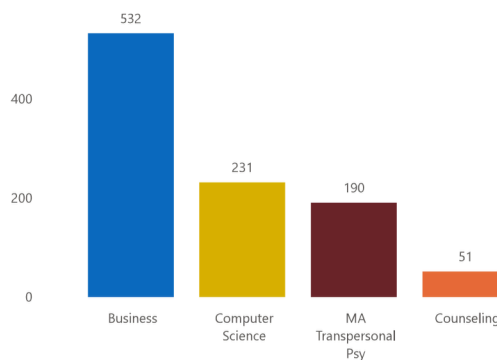

Enrollment by Department