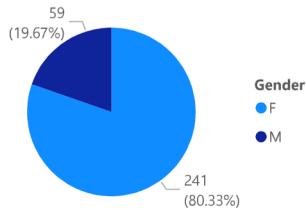

WINTER 2025

Quick Facts

WINTER 2025 TOTAL ENROLLMENT: **1,190**. This is a **18.53%** increase from Winter 2025 Enrollment.

WINTER 2025 DOMESTIC CAMPUS ENROLLMENT: **890** domestic students make up **75%** of Sofia University total enrollment.

WINTER 2025 GLOBAL CAMPUS ENROLLMENT: 300 global students make up **25%** of Sofia University total enrollment.

Enrollment by Gender

Enrollment by Department

Enrollment by Academic Status

ENROLLMENT by Ethnicity