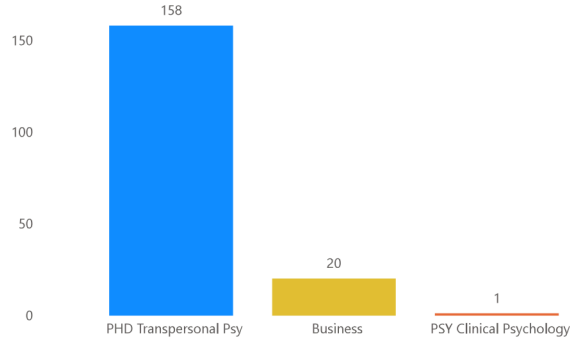

Enrollment by Location

WINTER 2025 DOCTORATE ENROLLMENT: **179** doctorate students make up **15%** of Sofia University total enrollment.

Enrollment by Gender

Enrollment by Department

Enrollment by Academic Status