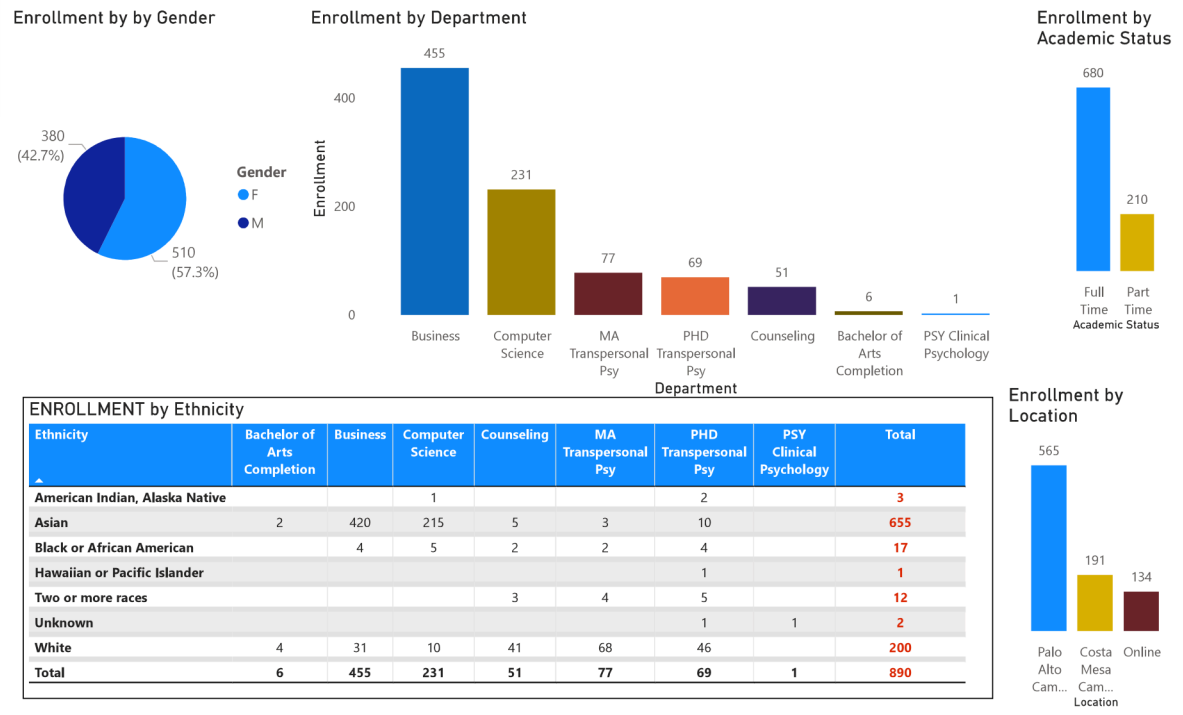

WINTER 2025

Quick Facts

WINTER 2025 TOTAL ENROLLMENT: **1,190**. This is a **18.53%** increase from Winter 2025 Enrollment.

WINTER 2025 DOMESTIC CAMPUS ENROLLMENT: **890** domestic students make up **75%** of Sofia University total enrollment.

WINTER 2025 GLOBAL CAMPUS ENROLLMENT: 300 global students make up **25%** of Sofia University total enrollment.

Enrollment by Gender

Enrollment by Department

Enrollment by Academic Status

ENROLLMENT by Ethnicity