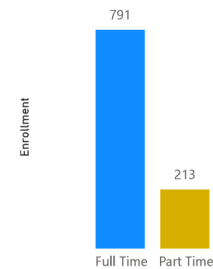

WINTER 2025 GLOBAL CAMPUS ENROLLMENT: 300 global students make up **25%** of Sofia University total enrollment.

Enrollment by Gender

Enrollment by Department

Enrollment by Academic Status

ENROLLMENT by Ethnicity

Ethnicity	Business	MA Transpersonal Psy	PHD Transpersonal Psy	Total
Asian	97	114	88	299
Unknown			1	1
Total	97	114	89	300

Enrollment by Citizenship Country

Enrollment by Location

WINTER 2025 GRADUATE ENROLLMENT: 1004 graduate students make up **84%** of Sofia University total enrollment.

Enrollment by Gender

Enrollment by Department

Enrollment by Academic Status

ENROLLMENT by Ethnicity

Ethnicity	Business	Computer Science	Counseling	MA Transpersonal Psy	Total
American Indian, Alaska Native		1			1
Asian	500	215	5	117	837
Black or African American	4	5	2	2	13
Two or more races			3	4	7
White	28	10	41	67	146
Total	532	231	51	190	1004