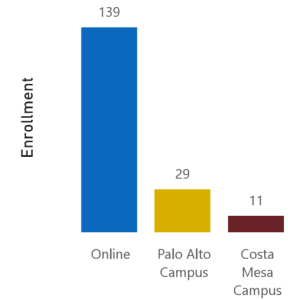

Enrollment by Location