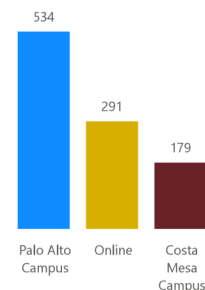

Ethnicity	Business	MA Transpersonal Psy	PHD Transpersonal Psy	Total
Asian	97	114	88	299
Unknown			1	1
Total	97	114	89	300

Enrollment by Citizenship Country

Enrollment by Location

WINTER 2025 GRADUATE ENROLLMENT: 1004 graduate students make up **84%** of Sofia University total enrollment.

Enrollment by Gender

Enrollment by Department

Enrollment by Academic Status

ENROLLMENT by Ethnicity

Ethnicity	Business	Computer Science	Counseling	MA Transpersonal Psy	Total
American Indian, Alaska Native		1			1
Asian	500	215	5	117	837
Black or African American	4	5	2	2	13
Two or more races			3	4	7
White	28	10	41	67	146
Total	532	231	51	190	1004

Enrollment by Location

WINTER 2025 DOCTORATE ENROLLMENT: **179** doctorate students make up **15%** of Sofia University total enrollment.

Enrollment by Gender

Enrollment by Department

Enrollment by Academic Status