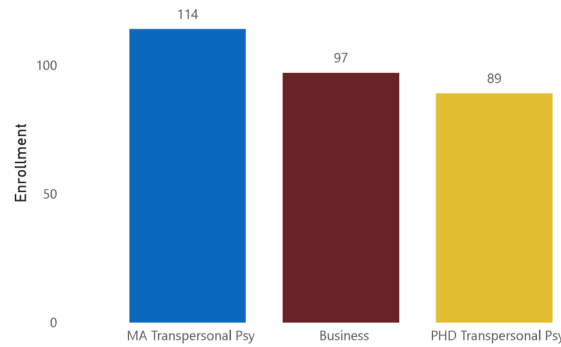

Enrollment by Department