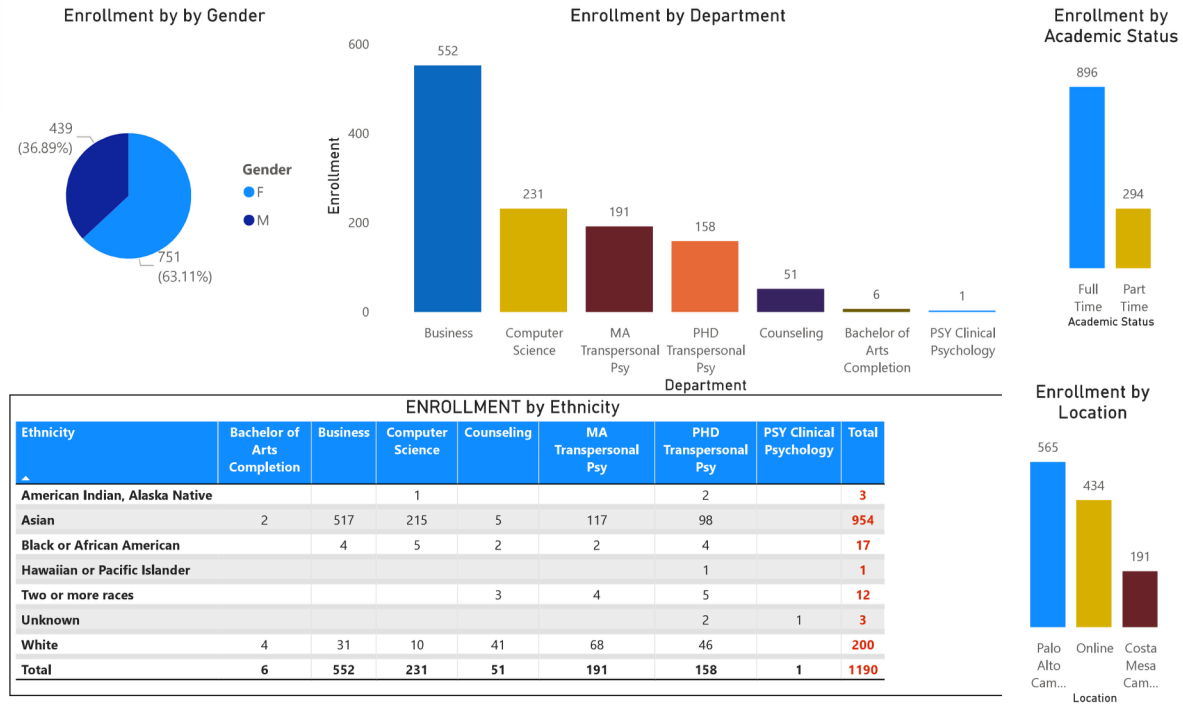

WINTER 2025

Quick Facts

WINTER 2025 TOTAL ENROLLMENT: **1,190**. This is a **18.53%** increase from Winter 2025 Enrollment.

WINTER 2025 DOMESTIC CAMPUS ENROLLMENT: **890** domestic students make up **75%** of Sofia University total enrollment.

WINTER 2025 GLOBAL CAMPUS ENROLLMENT: 300 global students make up **25%** of Sofia University total enrollment.

Enrollment by Gender

Enrollment by Department

Enrollment by Academic Status

ENROLLMENT by Ethnicity