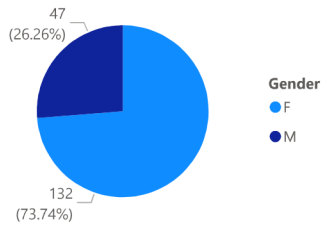

Ethnicity	Business	MA Transpersonal Psy	PHD Transpersonal Psy	Total
Asian	97	114	88	299
Unknown			1	1
Total	97	114	89	300

Enrollment by Citizenship Country

Enrollment by Location

WINTER 2025 GRADUATE ENROLLMENT: 1004 graduate students make up **84%** of Sofia University total enrollment.

Enrollment by Gender

Enrollment by Department

Enrollment by Academic Status

ENROLLMENT by Ethnicity

Ethnicity	Business	Computer Science	Counseling	MA Transpersonal Psy	Total
American Indian, Alaska Native		1			1
Asian	500	215	5	117	837
Black or African American	4	5	2	2	13
Two or more races			3	4	7
White	28	10	41	67	146
Total	532	231	51	190	1004

Enrollment by Location

WINTER 2025 DOCTORATE ENROLLMENT: **179** doctorate students make up **15%** of Sofia University total enrollment.

Enrollment by Gender

Enrollment by Department

Enrollment by Academic Status