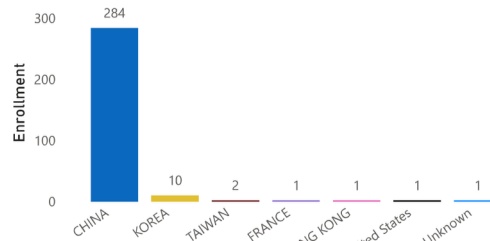

WINTER 2025

Quick Facts

WINTER 2025 TOTAL ENROLLMENT: **1,190**. This is a **18.53%** increase from Winter 2025 Enrollment.

WINTER 2025 DOMESTIC CAMPUS ENROLLMENT: **890** domestic students make up **75%** of Sofia University total enrollment.

WINTER 2025 GLOBAL CAMPUS ENROLLMENT: 300 global students make up **25%** of Sofia University total enrollment.

Enrollment by Gender

Enrollment by Department

Enrollment by Academic Status

ENROLLMENT by Ethnicity

Ethnicity	Business	MA Transpersonal Psy	PHD Transpersonal Psy	Total
Asian	97	114	88	299
Unknown			1	1
Total	97	114	89	300

Enrollment by Citizenship Country

Enrollment by Location

WINTER 2025 GRADUATE ENROLLMENT: 1004 graduate students make up **84%** of Sofia University total enrollment.